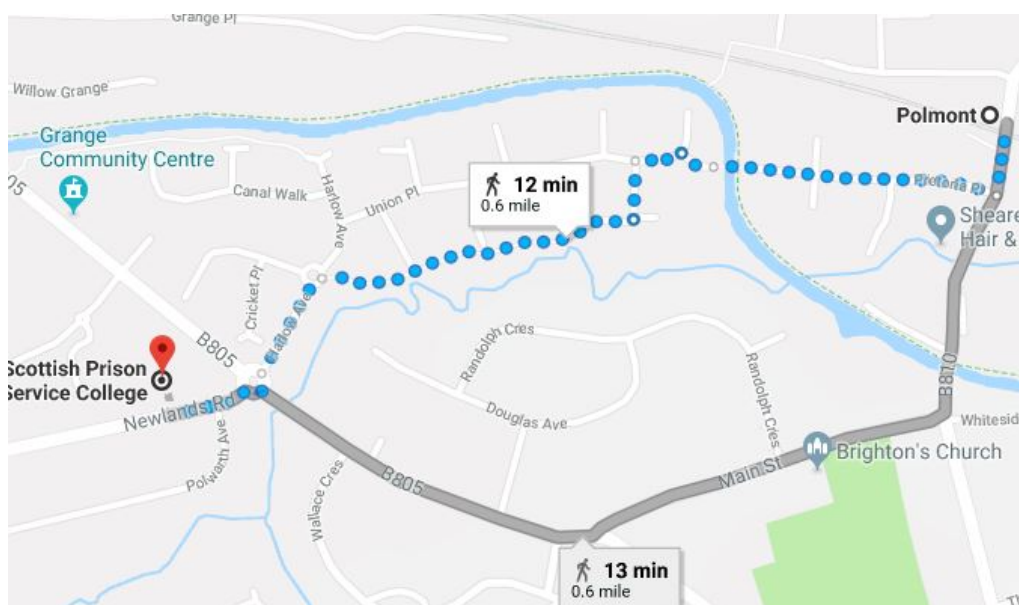

Inverness:

- Journey Time: 3 hours 49 minutes

Stirling:

- Journey Time: 35 minutes
- Service every 30 minutes

From Edinburgh Airport:

- Make way to nearest tram stop, estimated 4 minutes away by foot
- Take Tram towards York Place to Edinburgh Park Station (Departs every 8 minutes)
- Make way from Edinburgh Park Station tram stop to train station (1 min)
- Take train from Edinburgh Park ScotRail towards Dunblane
- Getting off at Polmont train station
- It is then a 2-minute car journey (taxi) from station to college or 12 minutes by foot.

## Walking Route to Scottish Prison Service College from Polmont Train Station

Disability  
Equality  
Scotland

### 14 minute walk (0.7 mile)

- Walk south on Station Rd/B810 towards Pretoria Place  
210 ft
- Turn right onto Pretoria Place  
0.2 mile
- Continue onto Union Place  
105 ft
- Turn left to stay on Union Place  
138 ft
- Turn left to stay on Union Place  
161 ft
- Turn right to stay on Union Place  
0.2 mi
- At the roundabout, take the 1st exit onto Harlow Ave  
335 ft
- At the roundabout, take the 2nd exit onto Newlands Rd/B810
- The Scottish Prison Service College will be on the right